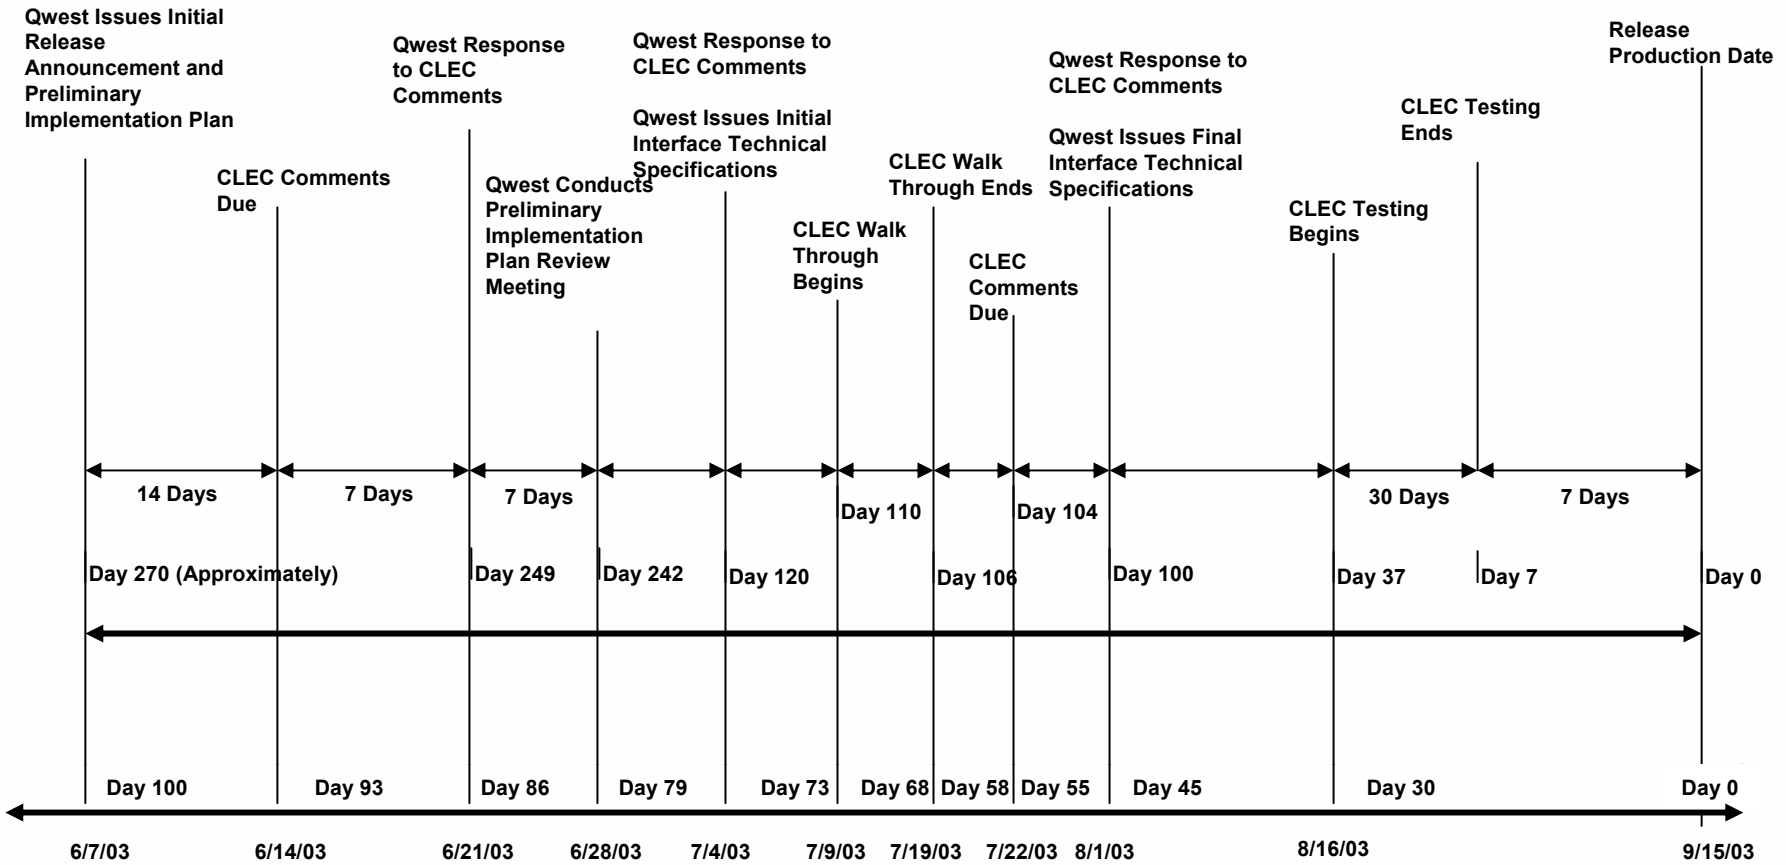

SCR062802-1 - QORA - Intro of a New GUI Timeline

45 Calendar Day Timeline

SCR062802-2/SCR030403-01EX - ASR Pre-order Via XML (New App to App)Timeline

Exception CR SCR - Deviate from New App to App Timeline

CMP CR SCR062802-3 - ASR NDM (Change Existing App to App) Timeline

Draft Interface Technical Specifications Submitted to CLECs

Final Interface Technical Specifications Issued