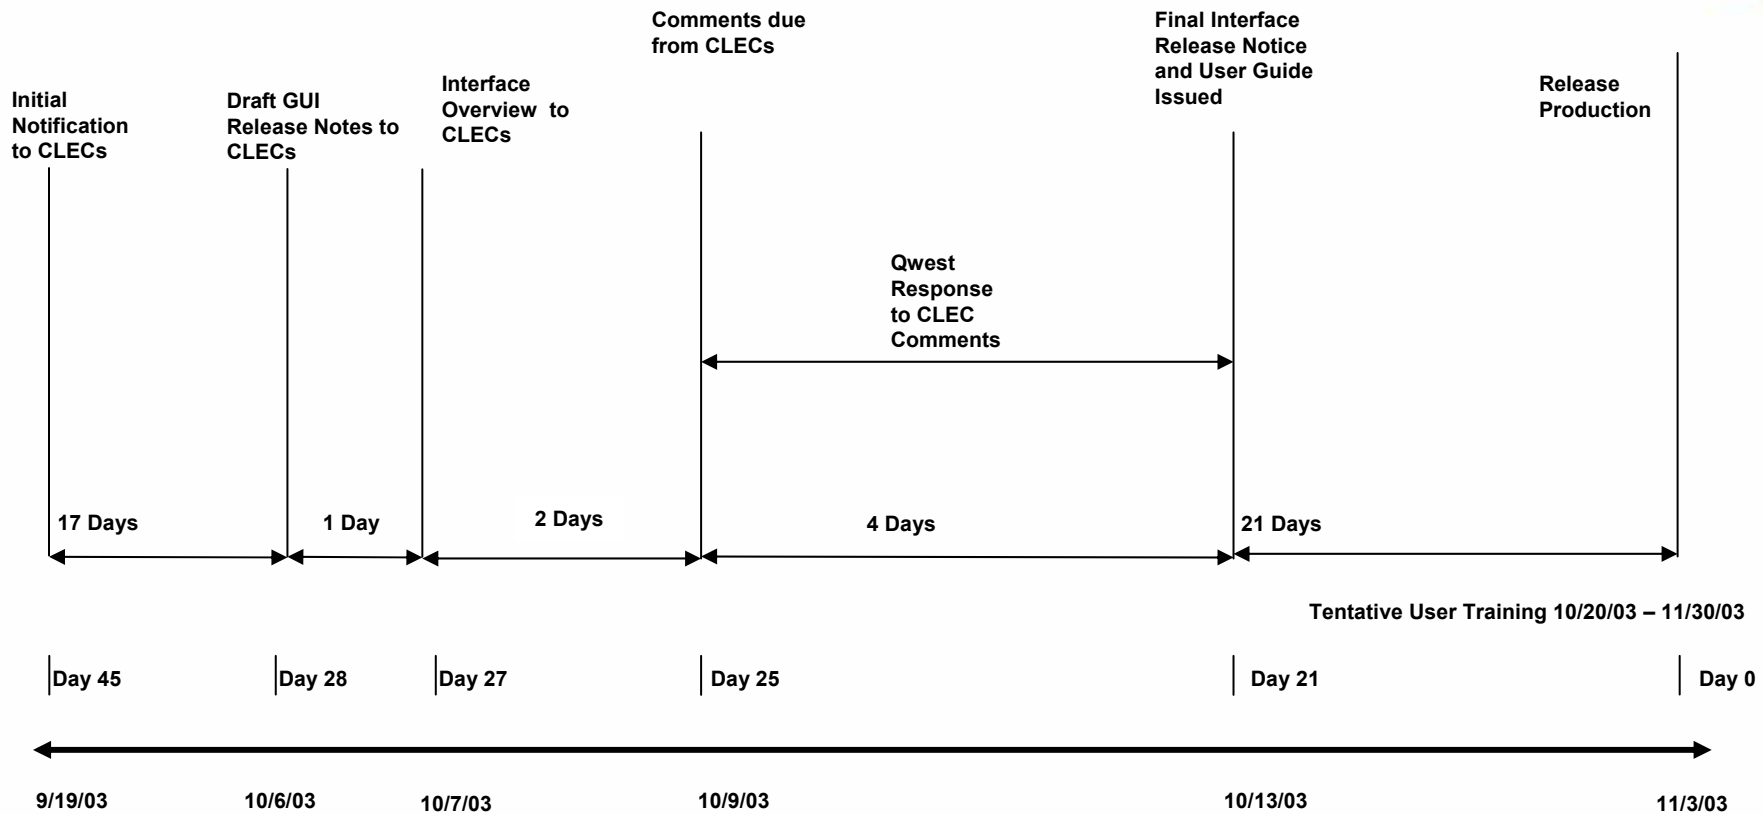

SCR062802-1 - QORA - Intro of a New GUI Timeline

45 Calendar Day Timeline

SCR062802-2/SCR030403-01EX - ASR Pre-order Via XML (New App to App)Timeline

Exception CR SCR - Deviate from New App to App Timeline

CMP CR SCR062802-3 - ASR NDM (Change Existing App to App) Timeline

Draft Interface Technical Specifications Submitted to CLECs

Final Interface Technical Specifications Issued