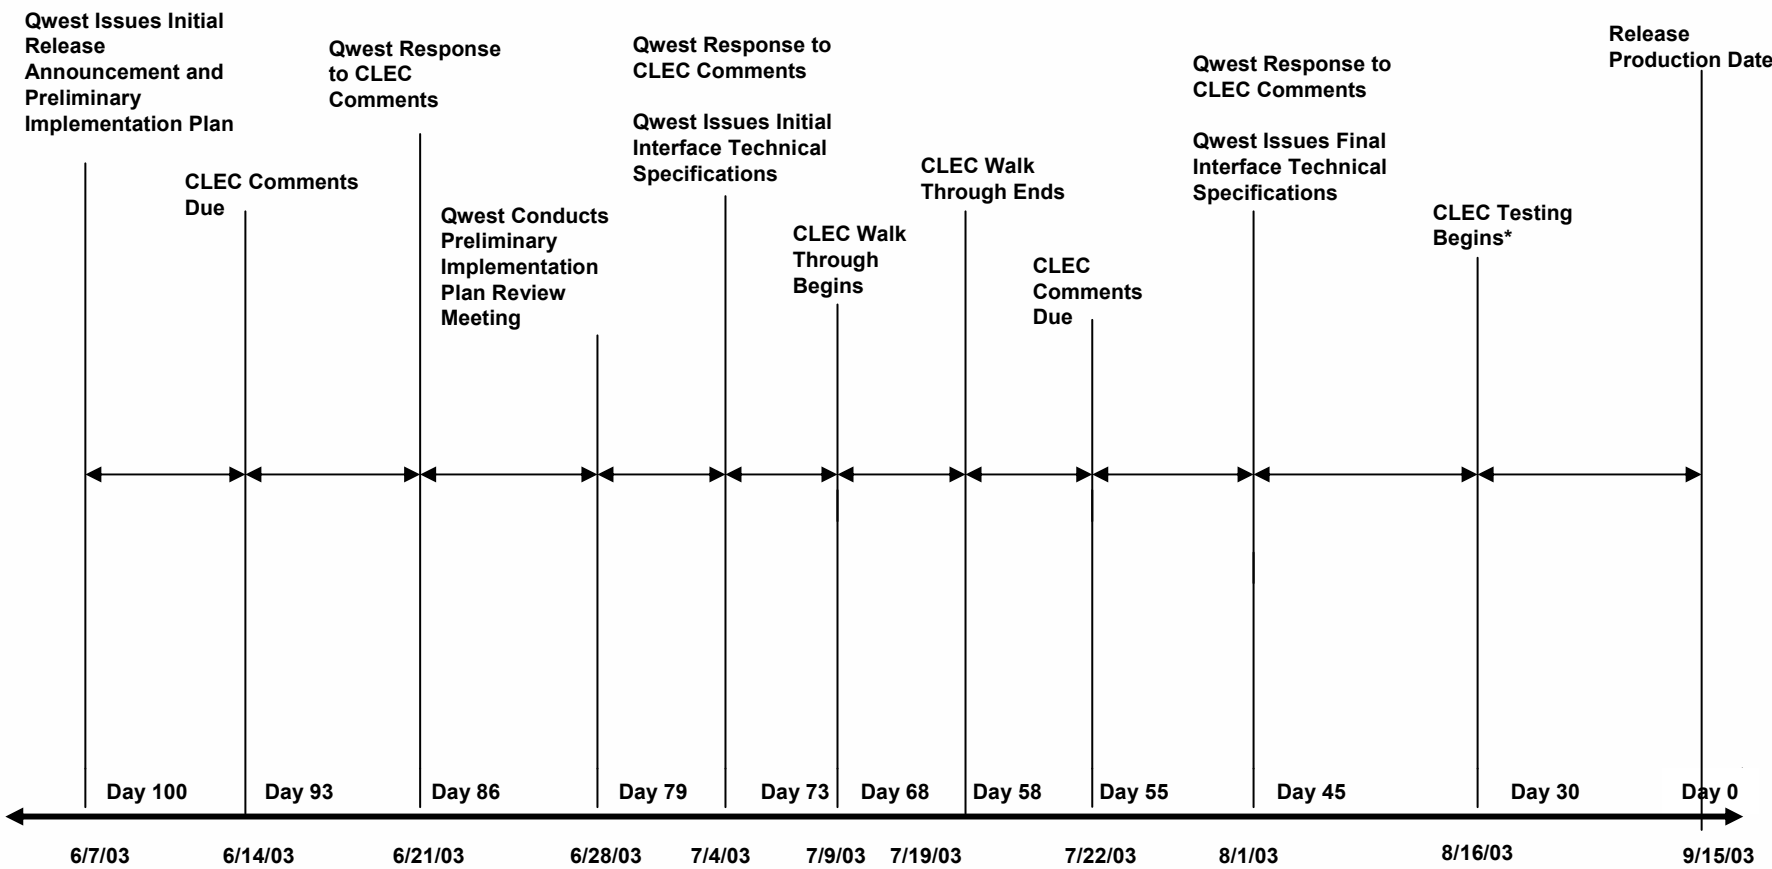

# SCR030403-01EX - ASR Pre-order Via XML (New App to App ) Preliminary Interface Implementation Plan

\* Note: CLEC Testing is scheduled Monday-Friday, 7am – 3pm MT